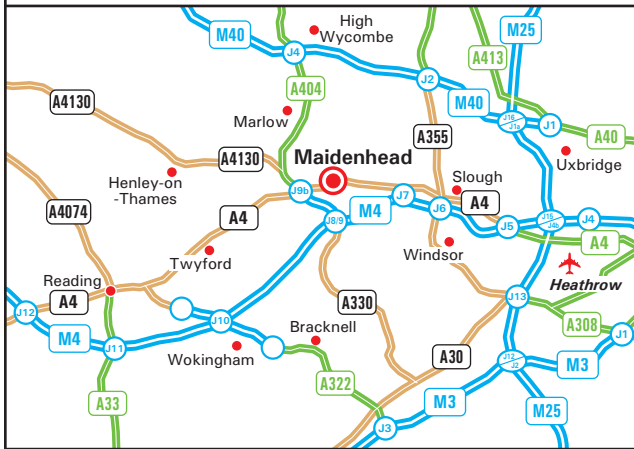

Kepner-Tregoe Ltd
29 – 31 Moorbridge Court
Moorbridge Road
Maidenhead SL6 8LT
Tel: 0844 3913 955
Fax: 0844 3913 956
www.kepner-tregoe.com

From M4 J7

- Leave the M4 at junction 7 (signed Slough (West) & A4).
- At the roundabout, turn left onto the A4 (Bath Road).
- Continue over the next 2 roundabouts, and over the River Thames at Maidenhead Bridge.
- Turn left at the next roundabout onto Forlease Rd (signed to Bray).
- Turn left onto Moorbridge Road.
- Moorbridge Court is located on the left (see inset).

From M4 J8/9

- Leave the M4 at junction 8/9 (signed Oxford, Henley, A404(M), Maidenhead and the A308(M)).
- At the roundabout take the A308(M).
- Take the first exit onto A308 (Braywick Rd) on the next roundabout.
- Take the second exit at the next roundabout remaining on the A308.
- Pass under a railway bridge and continue onto Frascati Way.
- At the next roundabout, take the third exit onto the A4 (Bad Godesberg Way), signed Slough.
- Remain on the A4 over the next roundabout (Saint Cloud Way).
- Turn right at the next roundabout onto Forlease Rd (signed to Bray).
- Turn left onto Moorbridge Road.
- Moorbridge Court is located on the left (see inset).

From M25

- Leave the motorway at junction 15 and join the M4, following signs for "The West, Slough and Reading".
- Follow directions above 'From M4'.

By Train

- Maidenhead receives services from London (Paddington), Ealing Broadway, Slough, Reading, Didcot Parkway, Oxford & Marlow.